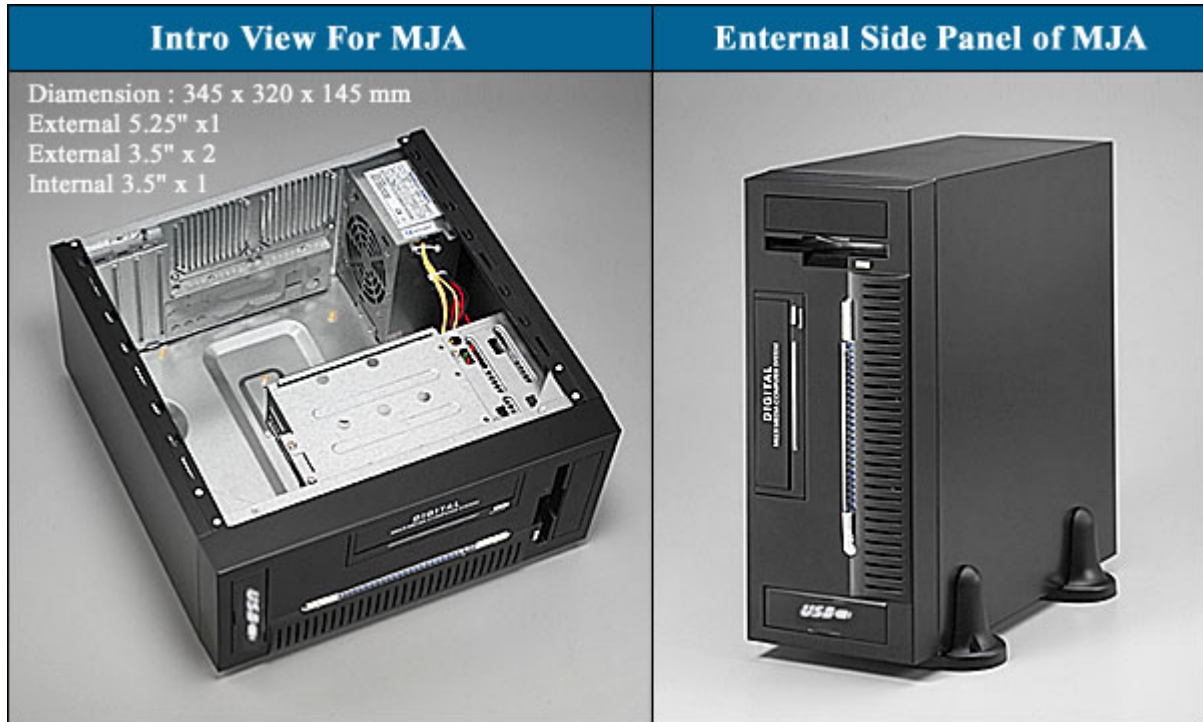

MJA

■ **Dimension** : 387x177x392 mm (LxWxH)

■ **Package** : M'T : 0.95'

Container : 2220pcs/40ft

Container : 1041pcs/20ft

■ **Structure** :

- MJA-001 Difference Option : Floodlight
- MJA-005 Difference Option : Floodlight, Thermometer
- MJA-008 Difference Option : Floodlight
- MJA-010 Difference Option : Floodlight, Aluminum, transparent color 1C, 3C, 657C & 419C
- MJA -011 Difference Option : Thermometer, Floodlight.