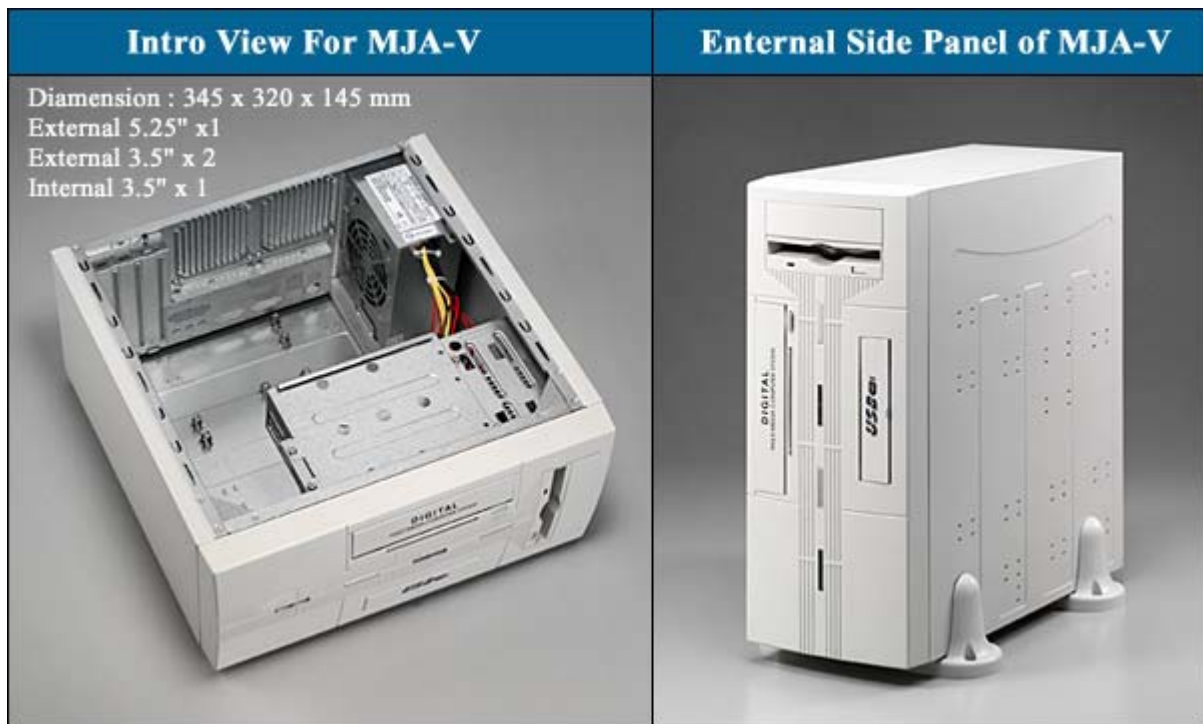

MJA

■ **Dimension** : 387x177x392 mm (LxWxH)

■ **Package** : M'T : 0.95'

Container : 2220pcs/40ft

Container : 1041pcs/20ft

■ **Structure** :

- MJA-001 Difference Option : Floodlight
- MJA-005 Difference Option : Floodlight, Thermometer
- MJA-008 Difference Option : Floodlight
- MJA-010 Difference Option : Floodlight, Aluminum, transparent color 1C, 3C, 657C & 419C
- MJA -011 Difference Option : Thermometer, Floodlight.